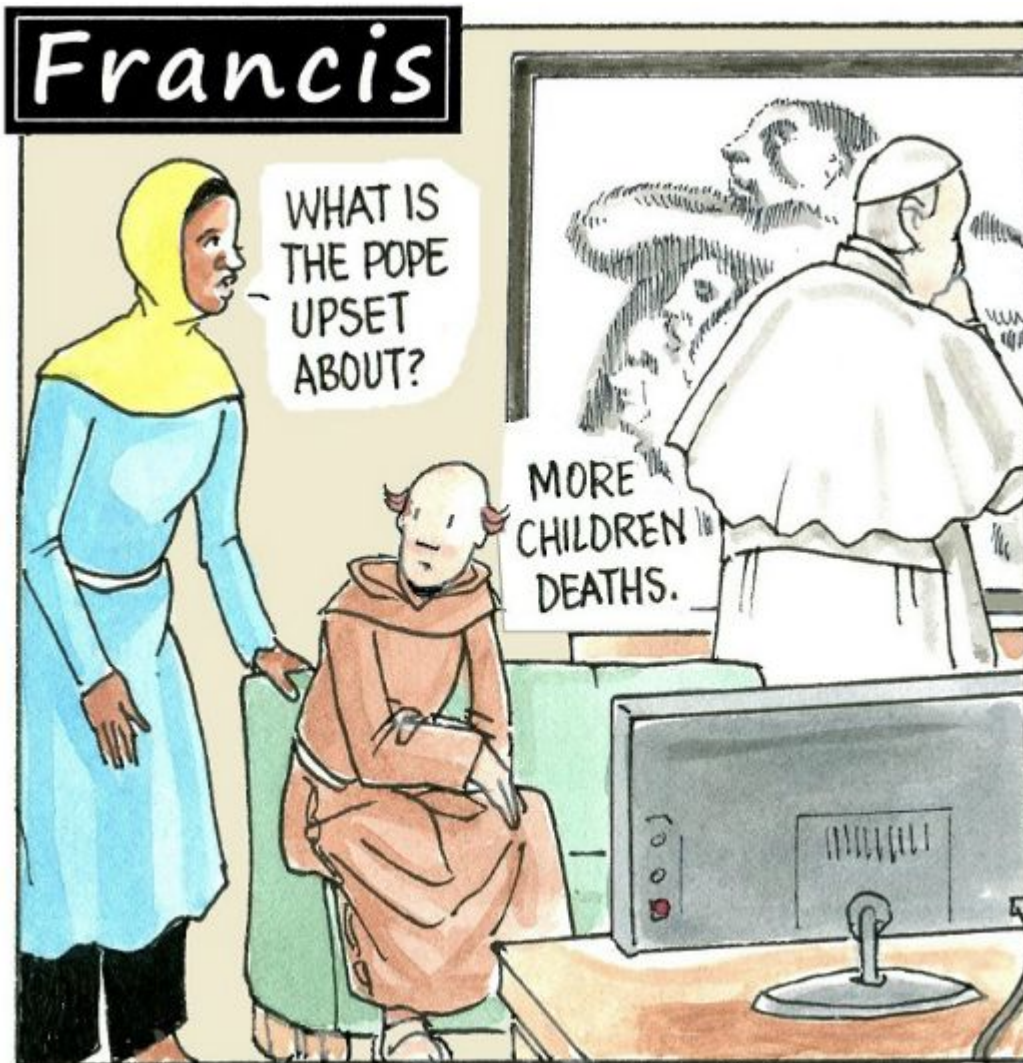

[Opinion](#)

[Vatican](#)

[Francis, the comic strip](#)

Kathe Kollwitz "SEED CORN MUST NOT BE GROUND" 1942.

by Pat Marrin

[View Author Profile](#)

patrickjmarrin@gmail.com.

[Join the Conversation](#)

[For more Francis cartoons, click here.](#)

(Click the image to enlarge.)

Editor's note: We can send you a biweekly email alert with content from *The Francis Chronicles*. Follow the directions on our [email alert sign up page](#).